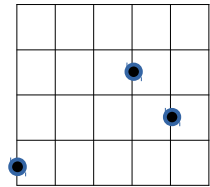

You've Got to Be Carefully Taught

By Rodgers & Hammerstein

As performed by MJ

Tune: DADGBE

D Dsus2/F# Em7 A7sus4 A7
You have got to be taught, to hate and fear

D Bm7* Em7 A7sus4 A7
Day after day, year after year

D Dsus2/F# Em7 A7sus4 A7
It has got to be drummed in your dear little ear

D Bm7* A7 D D(with F# on D string)
You've got to be carefully taught.

You have got to be taught before it's too late
Before you are six, or seven or eight
To hate all the people your relatives hate
You've got to be carefully taught

* Chord name questionable.

Dsus2/F#