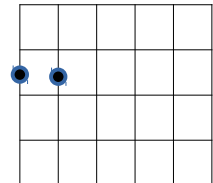

You've Got to Be Carefully Taught

By Rodgers & Hammerstein

As performed by MJ

Tune: DADGBE

D Dsus2/F# Em7 A7sus4 A7
You have got to be taught, to hate and fear

D Bm7* Em7 A7sus4 A7
Day after day, year after year

D Dsus2/F# Em7 A7sus4 A7
It has got to be drummed in your dear little ear

D Bm7* A7 D D(with F# on D string)
You've got to be carefully taught.

You have got to be taught before it's too late
Before you are six, or seven or eight
To hate all the people your relatives hate
You've got to be carefully taught

* Chord name questionable.

Em7