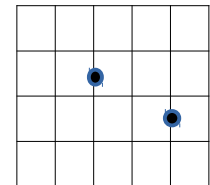

You've Got to Be Carefully Taught

By Rodgers & Hammerstein

As performed by MJ

Tune: DADGBE

D Dsus2/F# Em7 A7sus4 A7
You have got to be taught, to hate and fear

D Bm7* Em7 A7sus4 A7
Day after day, year after year

D Dsus2/F# Em7 A7sus4 A7
It has got to be drummed in your dear little ear

D Bm7* A7 D D(with F# on D string)
You've got to be carefully taught.

You have got to be taught before it's too late
Before you are six, or seven or eight
To hate all the people your relatives hate
You've got to be carefully taught

* Chord name questionable.

Dsus2/F#

Em7

A7sus4

X Bm7*