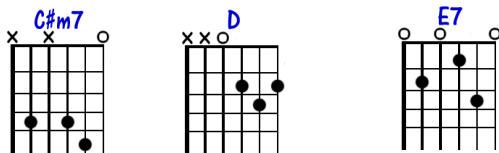

And I am lost, fading like a shadow in the dark
Without you, oh I wonder how I'd make it on my own