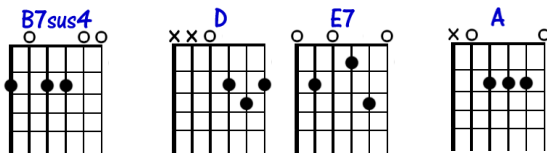

I need your tender com.....pany