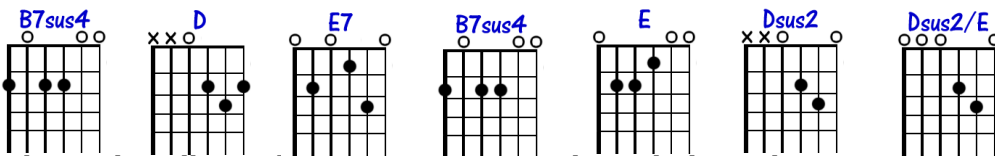

And I need all your love to see me through the night